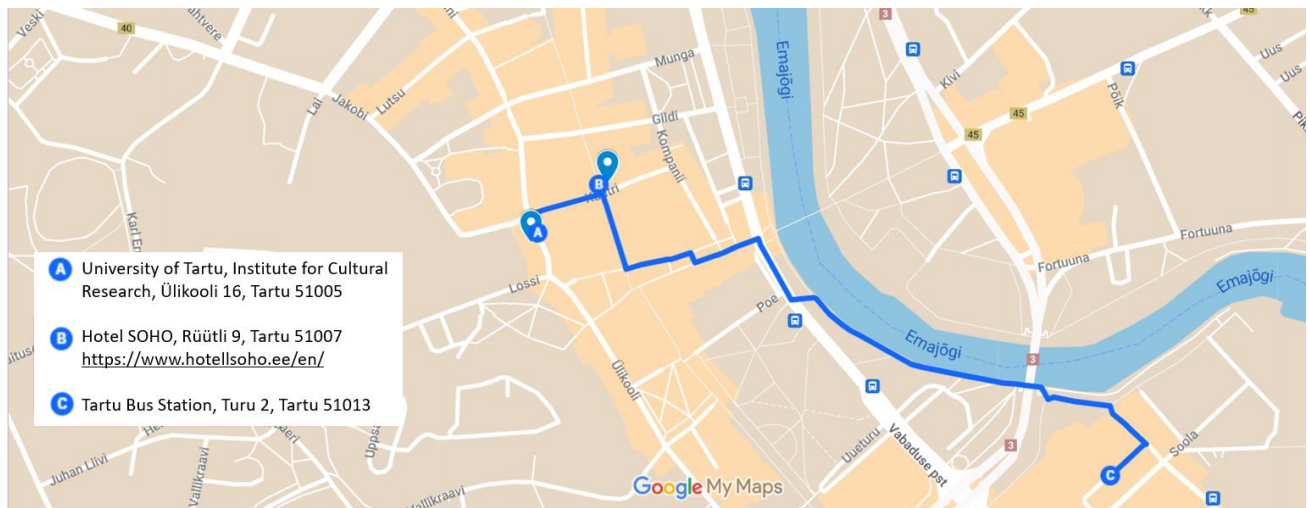

Practical Information

---

* For requests regarding participation please write to: baltic-peripeties@uni-greifswald.de

Organizing Team – Contact Details

Hella Liira: hella.liira@ut.ee

Artis Ostups: artis.ostups@gmail.com

Martina Zagni: martina.zagni@uni-greifswald.de

Krista Anna Zalāne: belsevicak@uni-greifswald.de